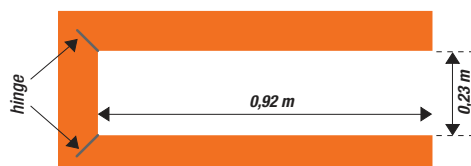

0209000 EXTRA for 40 mm straps and oval eyelets

fixed price

CUSTOMIZATION:

- ONE-COLOUR CUSTOMIZATION
- DIGITAL FOUR-COLOUR PRINTING

PLEASE CONTACT US