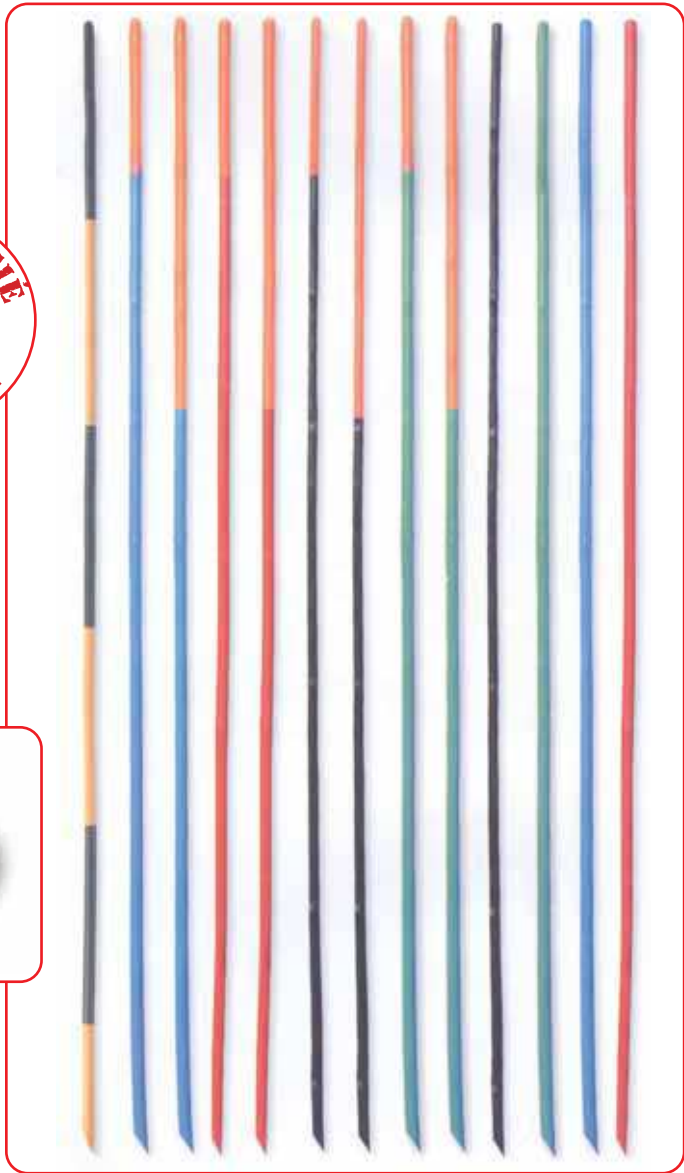

# Marker posts

"Brazila" solid bamboo posts  
2.30 m high  
25 to 28 mm diameter

## "BRAZILA" MARKER POSTS

<b>0301001</b>	"Brazila" solid bamboo marker post - height 2.30 m - GREEN	<i>set of 25</i>
<b>0301002</b>	"Brazila" solid bamboo marker post - height 2.30 m - BLUE	<i>set of 25</i>
<b>0301003</b>	"Brazila" solid bamboo marker post - height 2.30 m - RED	<i>set of 25</i>
<b>0301004</b>	"Brazila" solid bamboo marker post - height 2.30 m - BLACK	<i>set of 25</i>
<b>0301006</b>	"Brazila" solid bamboo marker post - height 2.30 m - YELLOW / BLACK	<i>set of 25</i>
<b>0301031</b>	"Brazila" solid bamboo marker post - height 2.30 m - GREEN - fluorescent orange end 30 cm	<i>set of 25</i>
<b>0301032</b>	"Brazila" solid bamboo marker post - height 2.30 m - BLUE - fluorescent orange end 30 cm	<i>set of 25</i>
<b>0301033</b>	"Brazila" solid bamboo marker post - height 2.30 m - RED - fluorescent orange end 30 cm	<i>set of 25</i>
<b>0301034</b>	"Brazila" solid bamboo marker post - height 2.30 m - BLACK - fluorescent orange end 30 cm	<i>set of 25</i>
<b>0301081</b>	"Brazila" solid bamboo marker post - height 2.30 m - GREEN - fluorescent orange end 80 cm	<i>set of 25</i>
<b>0301082</b>	"Brazila" solid bamboo marker post - height 2.30 m - BLUE - fluorescent orange end 80 cm	<i>set of 25</i>
<b>0301083</b>	"Brazila" solid bamboo marker post - height 2.30 m - RED - fluorescent orange end 80 cm	<i>set of 25</i>
<b>0301084</b>	"Brazila" solid bamboo marker post - height 2.30 m - BLACK - fluorescent orange end 80 cm	<i>set of 25</i>
<b>03019001</b>	Orange twist attachment - length 30 cm	<i>U</i>
<b>03019002</b>	Orange twist attachment - length 80 cm	<i>U</i>

# Polycarbonate and wood marker posts

Diameter 25 mm - height 2.10 m - with a screw-in spike for an excellent grip in all snow types